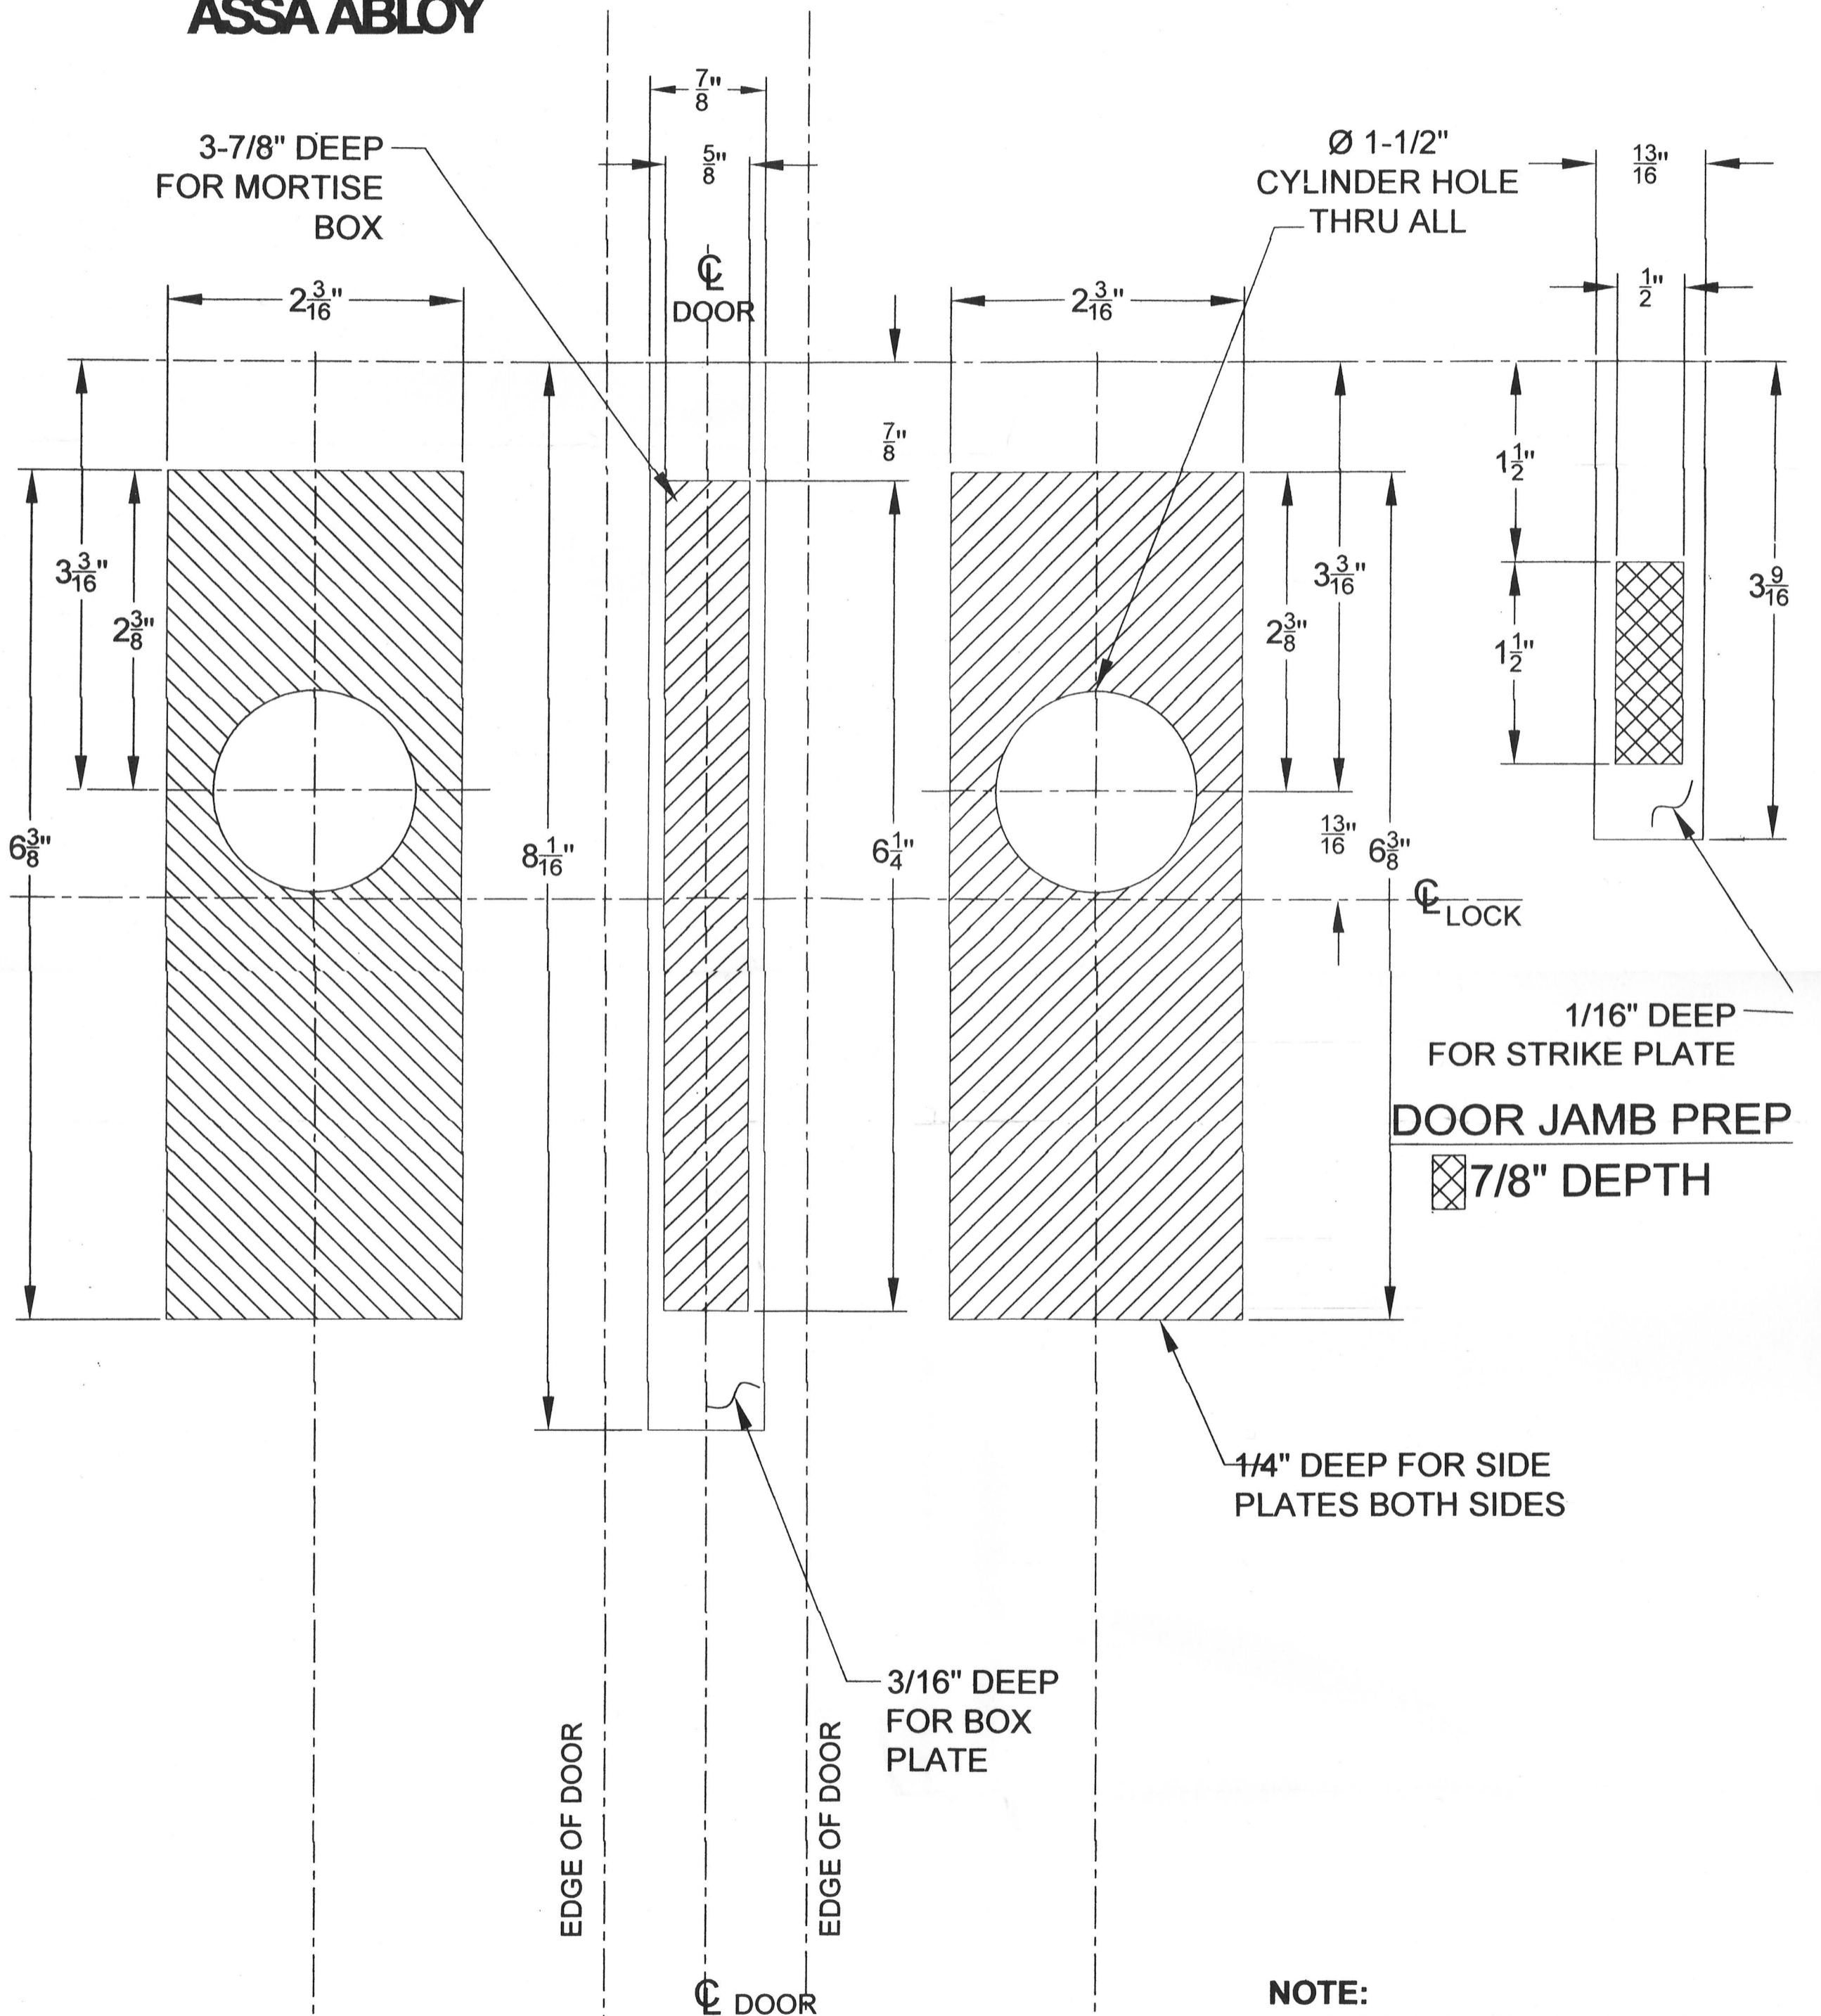

### POCKET DOOR MORTISE HOLE PREPARATION

**NOTE:**  
THIS TEMPLATE IS DESIGNED  
FOR 1-1/2" THICK DOOR.